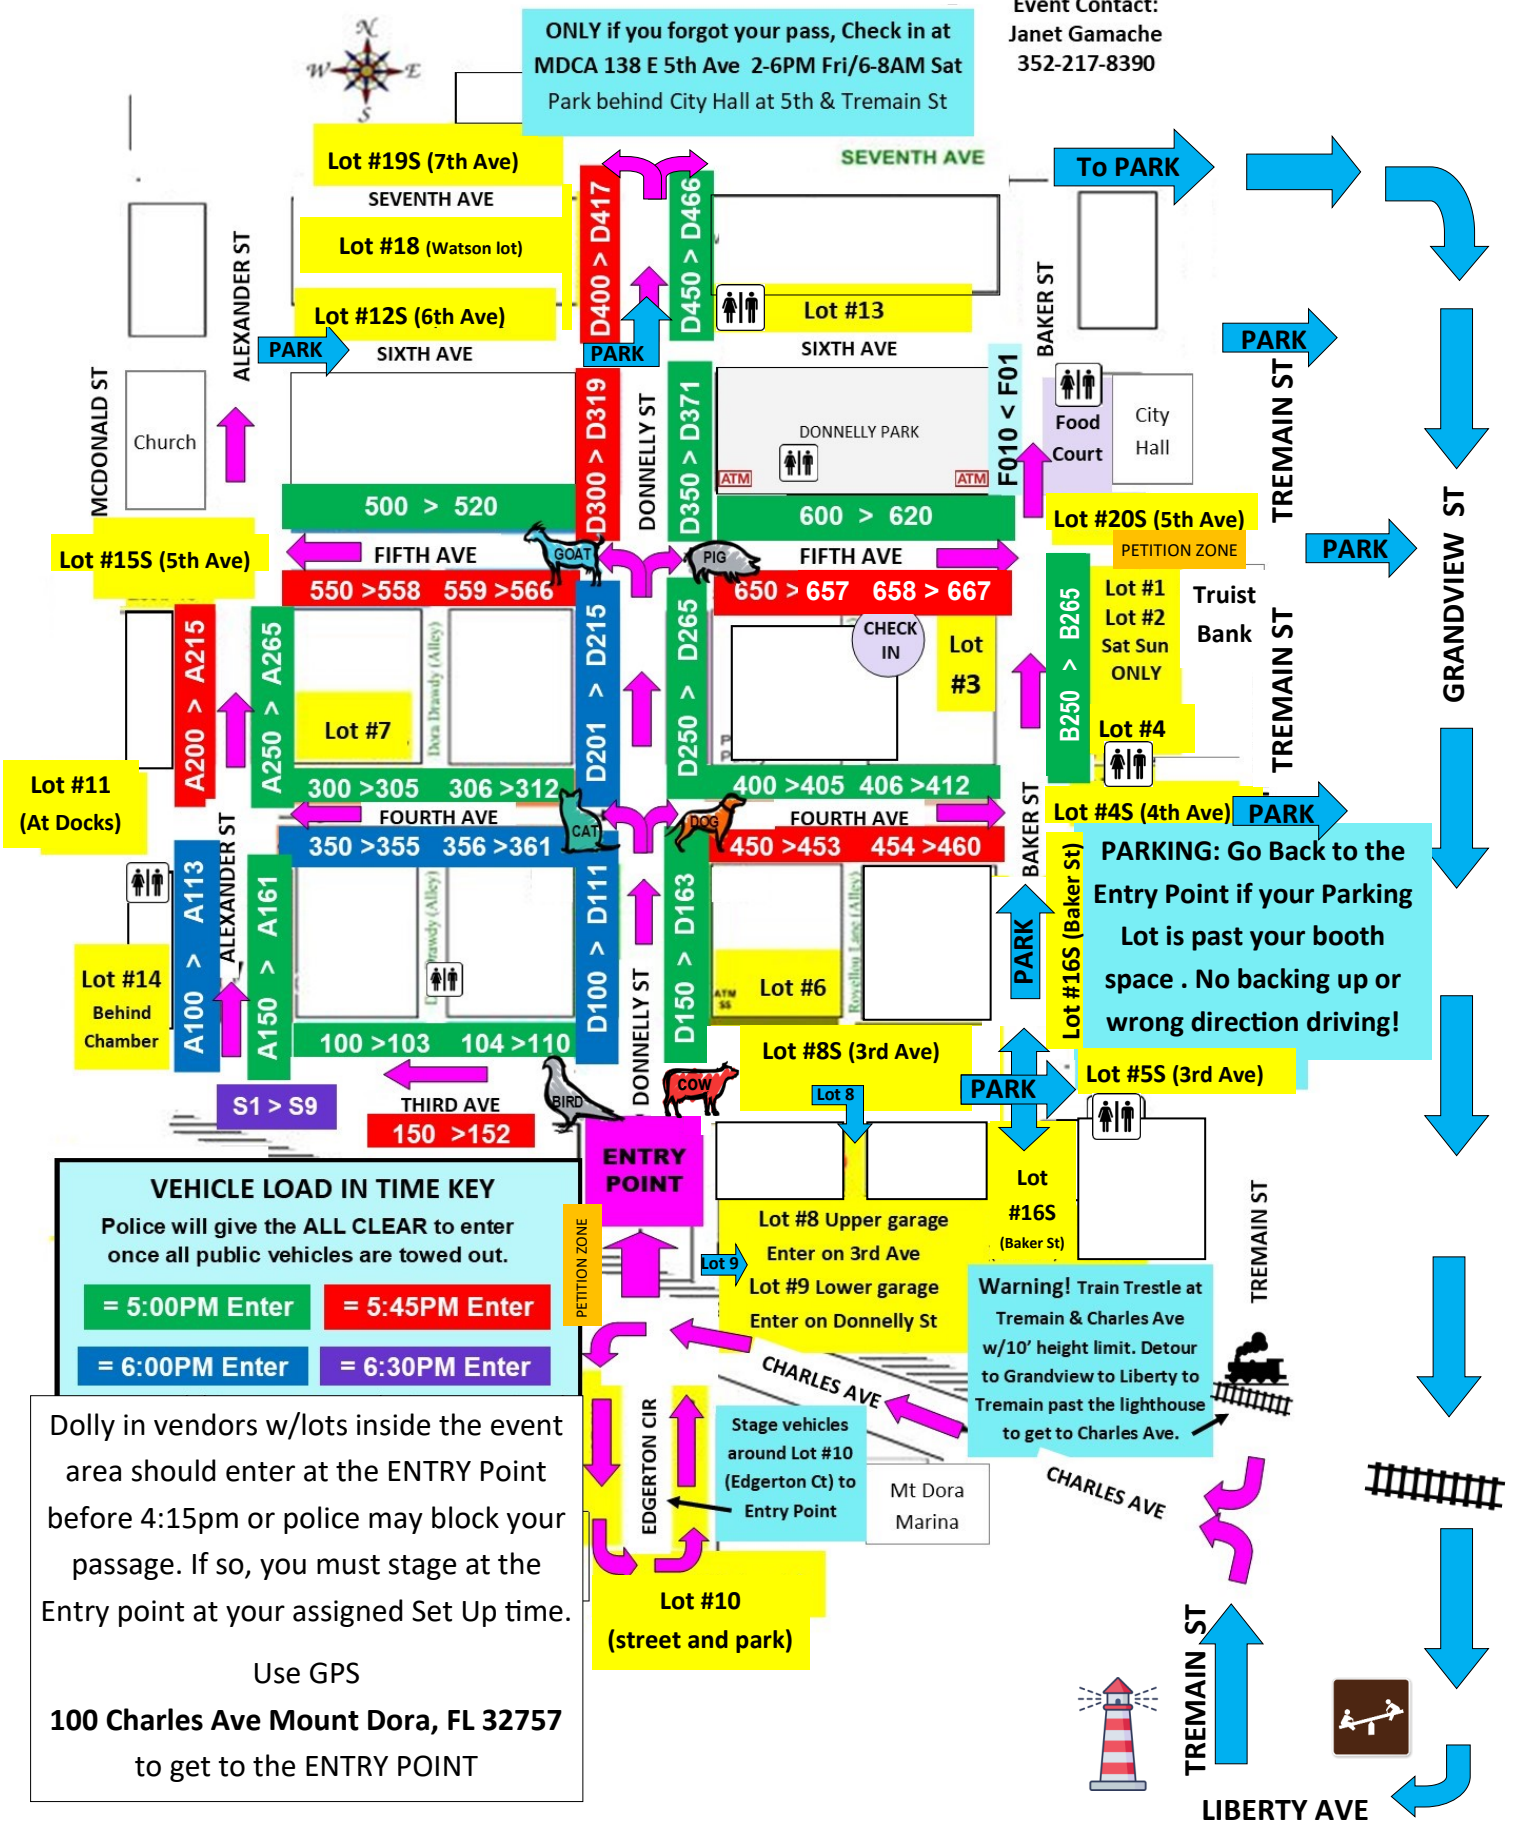

# Mount Dora Arts Festival Traffic Map

Event Contact:  
Janet Gamache  
352-217-8390

ONLY if you forgot your pass, Check in at  
MDCA 138 E 5th Ave 2-6PM Fri/6-8AM Sat  
Park behind City Hall at 5th & Tremain St

### VEHICLE LOAD IN TIME KEY

Police will give the ALL CLEAR to enter once all public vehicles are towed out.

- = 5:00PM Enter    = 5:45PM Enter
- = 6:00PM Enter    = 6:30PM Enter

Dolly in vendors w/lots inside the event area should enter at the ENTRY Point before 4:15pm or police may block your passage. If so, you must stage at the Entry point at your assigned Set Up time.

Use GPS

**100 Charles Ave Mount Dora, FL 32757**

to get to the ENTRY POINT