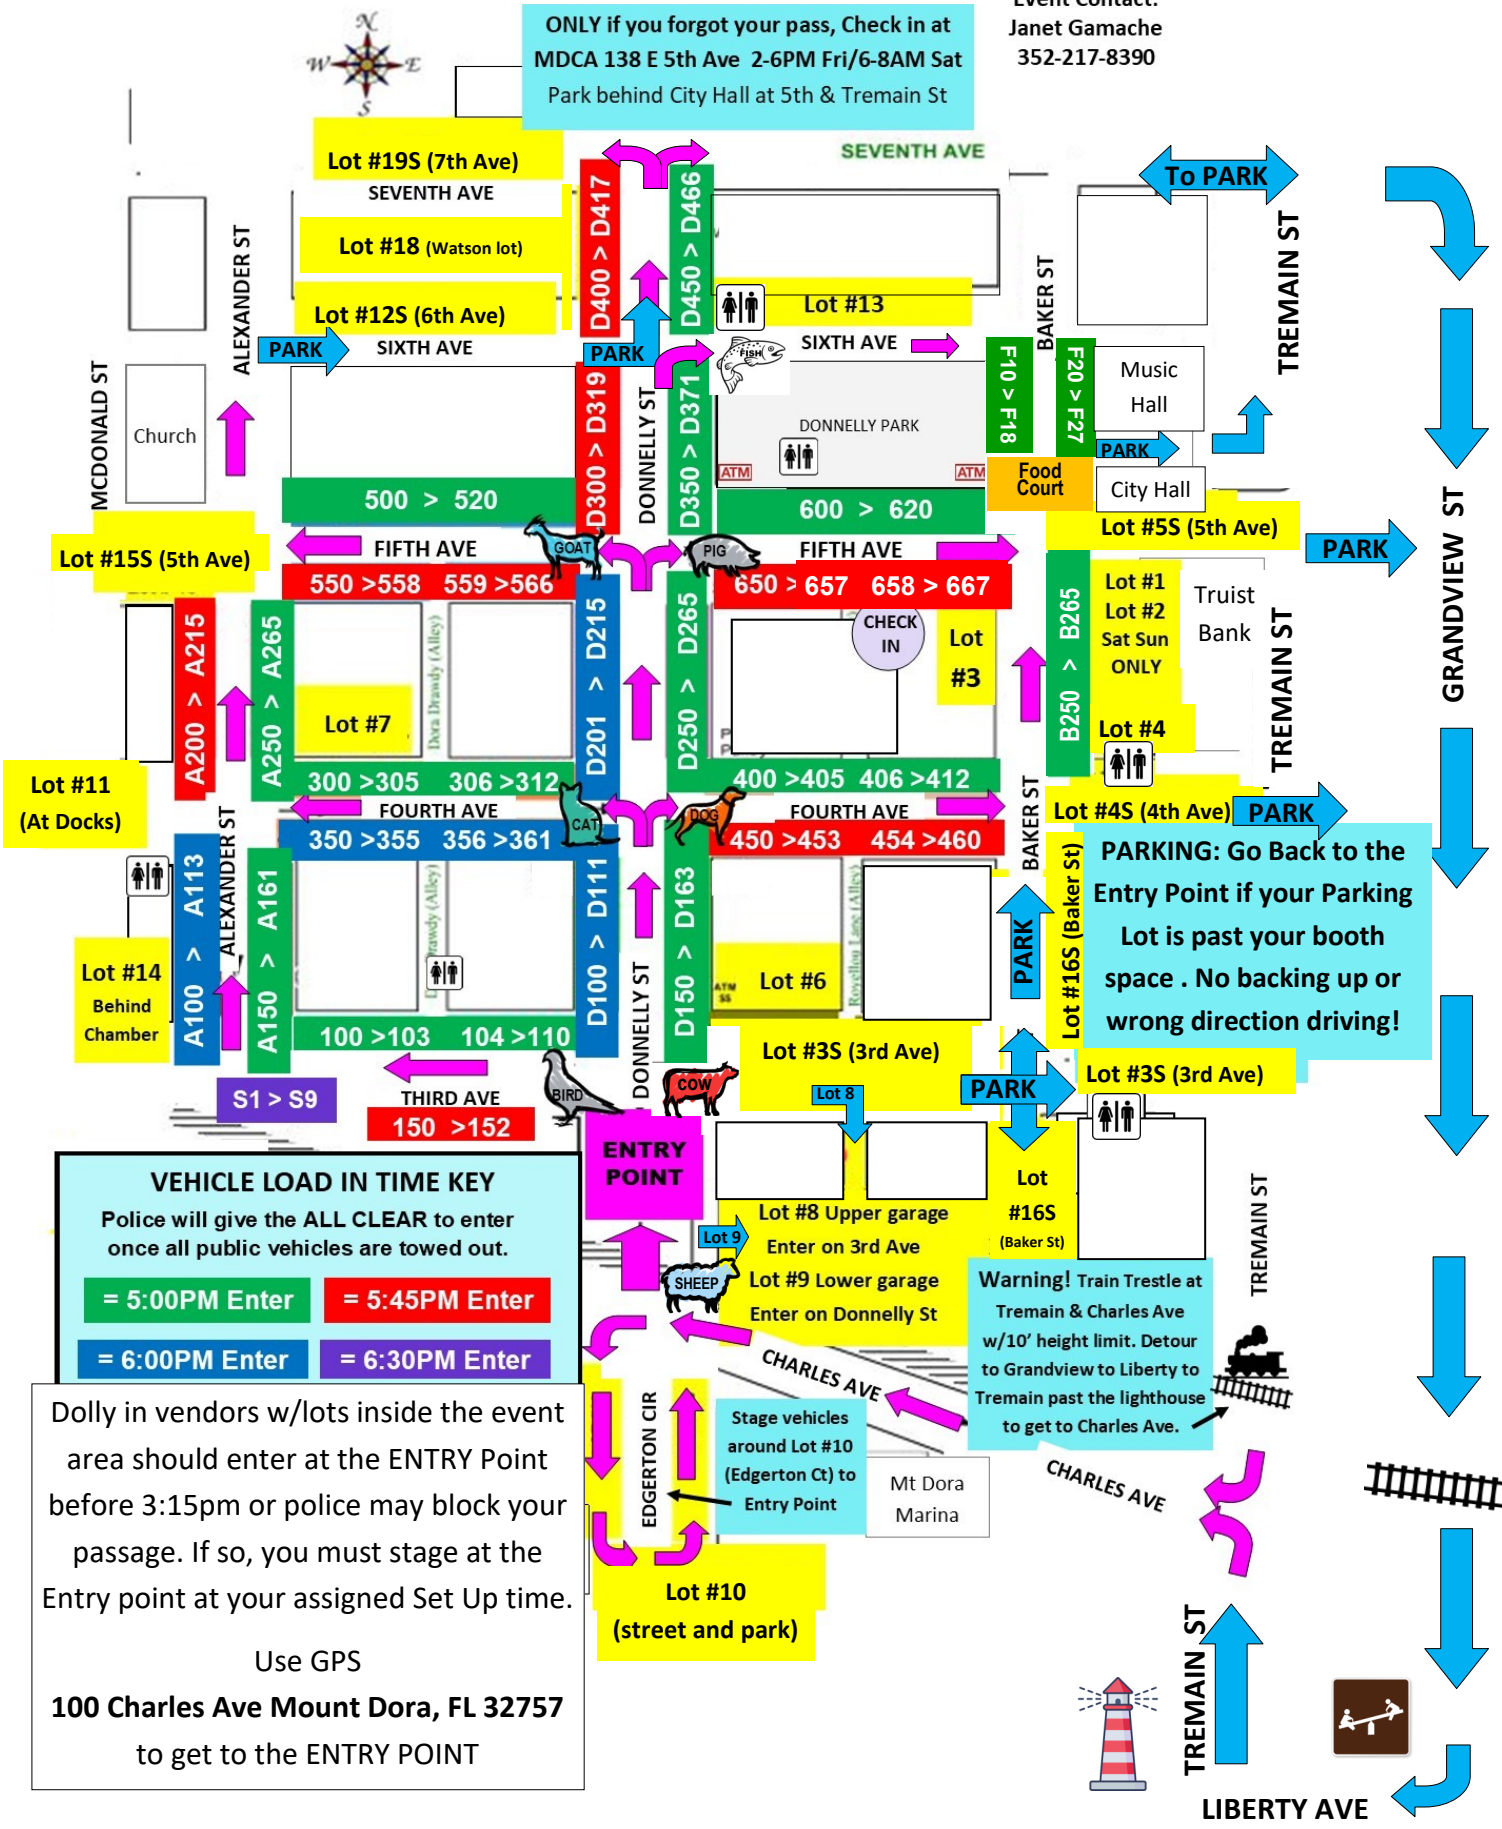

Mount Dora Arts Festival Traffic Map

Event Contact:
Janet Gamache
352-217-8390

ONLY if you forgot your pass, Check in at
MDCA 138 E 5th Ave 2-6PM Fri/6-8AM Sat
Park behind City Hall at 5th & Tremain St

VEHICLE LOAD IN TIME KEY

Police will give the ALL CLEAR to enter once all public vehicles are towed out.

- = 5:00PM Enter = 5:45PM Enter
- = 6:00PM Enter = 6:30PM Enter

Dolly in vendors w/lots inside the event area should enter at the ENTRY Point before 3:15pm or police may block your passage. If so, you must stage at the Entry point at your assigned Set Up time.

Use GPS

100 Charles Ave Mount Dora, FL 32757
to get to the ENTRY POINT

Warning! Train Trestle at Tremain & Charles Ave w/10' height limit. Detour to Grandview to Liberty to Tremain past the lighthouse to get to Charles Ave.

PARKING: Go Back to the Entry Point if your Parking Lot is past your booth space . No backing up or wrong direction driving!