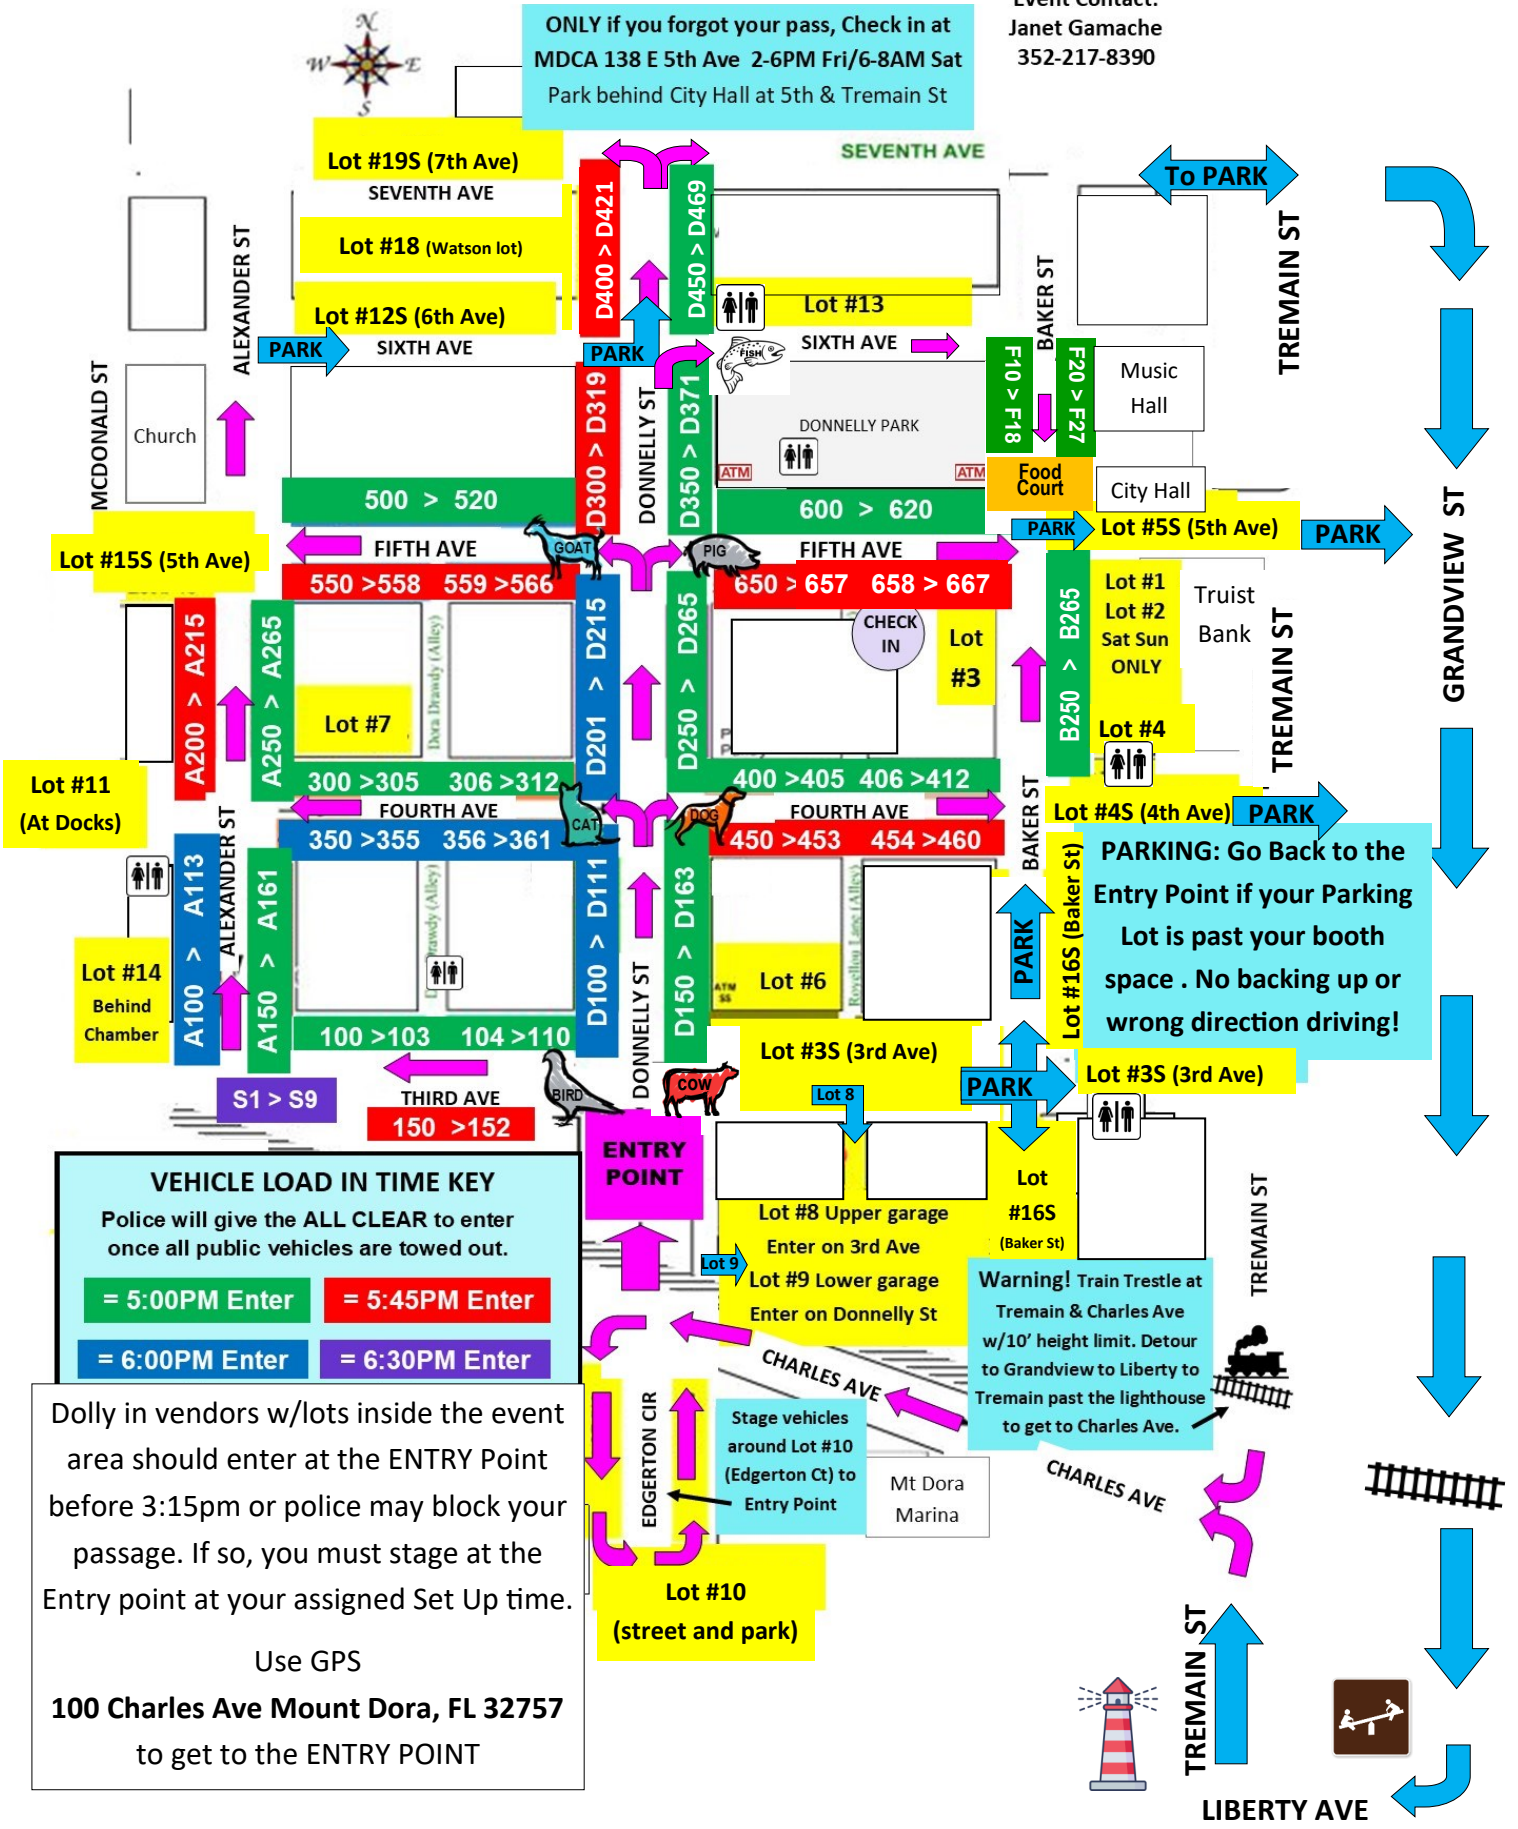

Mount Dora Arts Festival Traffic Map

Event Contact:
Janet Gamache
352-217-8390

ONLY if you forgot your pass, Check in at
MDCA 138 E 5th Ave 2-6PM Fri/6-8AM Sat
Park behind City Hall at 5th & Tremain St

VEHICLE LOAD IN TIME KEY

Police will give the ALL CLEAR to enter once all public vehicles are towed out.

- = 5:00PM Enter = 5:45PM Enter
- = 6:00PM Enter = 6:30PM Enter

Dolly in vendors w/lots inside the event area should enter at the ENTRY Point before 3:15pm or police may block your passage. If so, you must stage at the Entry point at your assigned Set Up time.

Use GPS

100 Charles Ave Mount Dora, FL 32757
to get to the ENTRY POINT

TREMAIN ST

LIBERTY AVE

Warning! Train Trestle at Tremain & Charles Ave w/10' height limit. Detour to Grandview to Liberty to Tremain past the lighthouse to get to Charles Ave.

PARKING: Go Back to the Entry Point if your Parking Lot is past your booth space . No backing up or wrong direction driving!