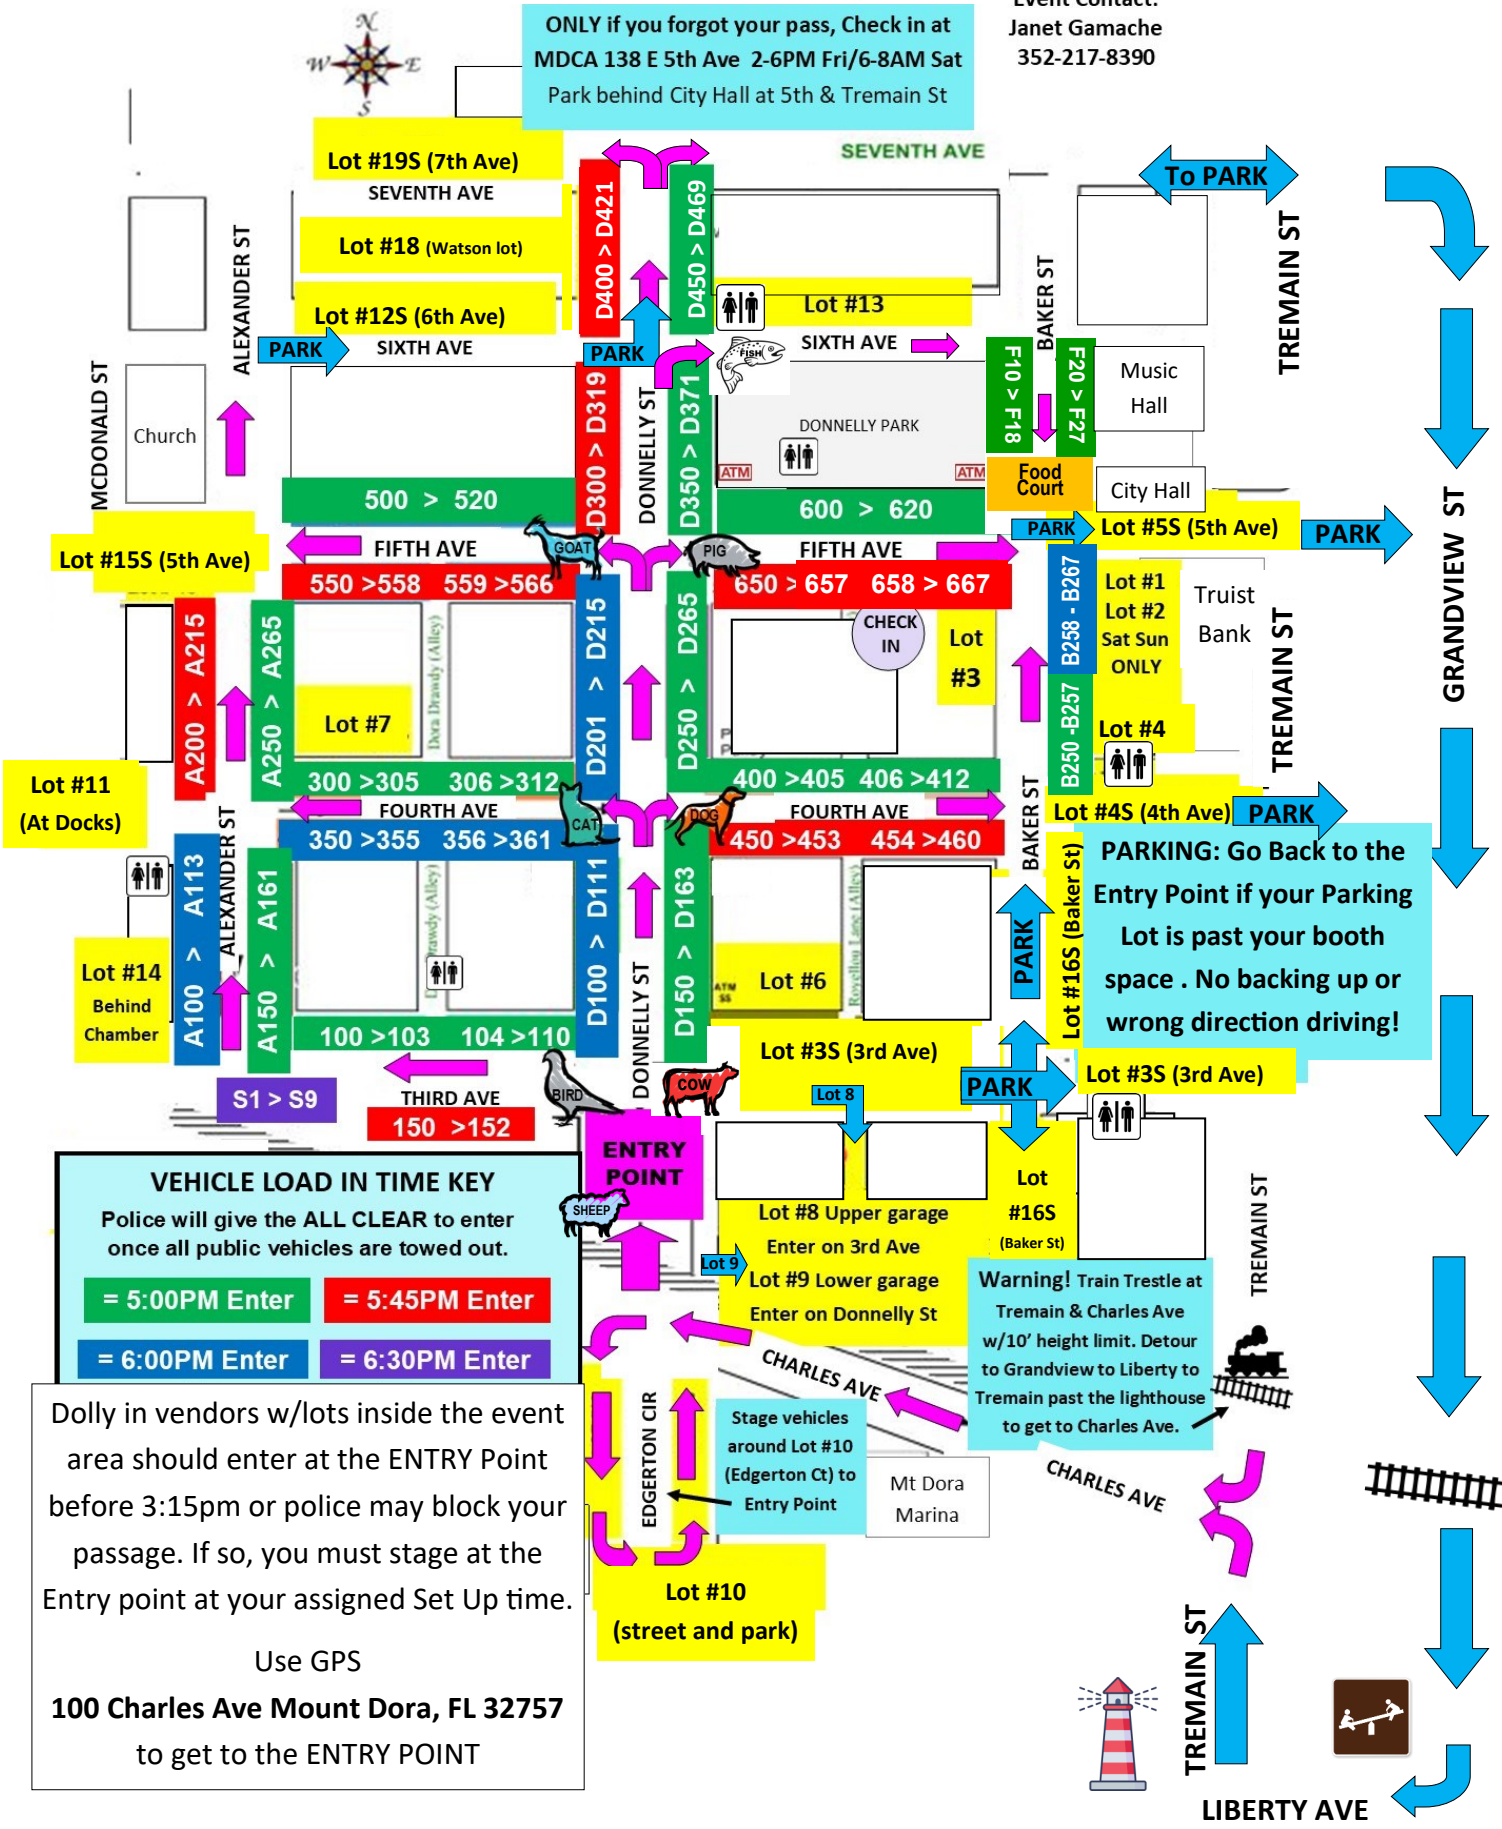

# Mount Dora Arts Festival Traffic Map

Event Contact:  
Janet Gamache  
352-217-8390

ONLY if you forgot your pass, Check in at  
MDCA 138 E 5th Ave 2-6PM Fri/6-8AM Sat  
Park behind City Hall at 5th & Tremain St

## VEHICLE LOAD IN TIME KEY

Police will give the ALL CLEAR to enter once all public vehicles are towed out.

- = 5:00PM Enter    = 5:45PM Enter
- = 6:00PM Enter    = 6:30PM Enter

Dolly in vendors w/lots inside the event area should enter at the ENTRY Point before 3:15pm or police may block your passage. If so, you must stage at the Entry point at your assigned Set Up time.

Use GPS

**100 Charles Ave Mount Dora, FL 32757**  
to get to the ENTRY POINT

TREMAIN ST

LIBERTY AVE